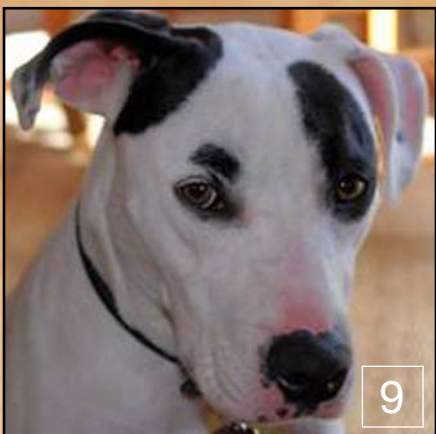

ALL OF THESE DOGS ARE MIXED BREED DOGS

CAN YOU GUESS THE MIX OF BREEDS?

EACH OF THESE DOGS WAS GIVEN A BLOOD-BASED DNA TEST* TO DETERMINE MIX OF BREEDS
ONLY THREE OF THESE DOGS ARE "PIT BULL" MIXES

*Tested with Mars Wisdom Panel™ MX by their owners: www.wisdompanel.com
Significant 50% or more, Some 25%-49%, Distant 12.5%-24%

1. significant Boxer with some Bulldog 2. distant traces of Smooth Fox Terrier 3. significant Chihuahua with some Cocker Spaniel 4. some Rottweiler and Boston Terrier 5. some German Shepherd Dog and distant traces of Affenpinscher 6. some Chinese Shar-Pei and distant traces of Rottweiler 7. some American Staffordshire Terrier and Australian Cattle Dog 8. distant traces of Basset Hound, Dalmatian and Pug 9. significant American Staffordshire Terrier and distant traces of Boxer 10. some German Shepherd Dog and distant traces of Basset Hound, Norwegian Elkhound and Samoyed 11. distant traces of Basset Hound, Dalmatian, Glen of Imaal Terrier, Staffordshire Bull Terrier and Wire Fox Terrier 12. some Rottweiler and distant traces of Clumber Spaniel, German Wirehaired Pointer and Newfoundland 13. some Boston Terrier and distant traces of Bulldog 14. distant traces of Borzoi, Brussels Griffon, Dachshund, English Cocker Spaniel and Samoyed 15. some Boxer and distant traces of Bernese Mountain Dog, Briard, Dalmatian and Welsh Springer Spaniel 16. distant traces of Beagle, Boxer, Bulldog, Chesapeake Bay Retriever, Dalmatian, Mastiff and Whippet