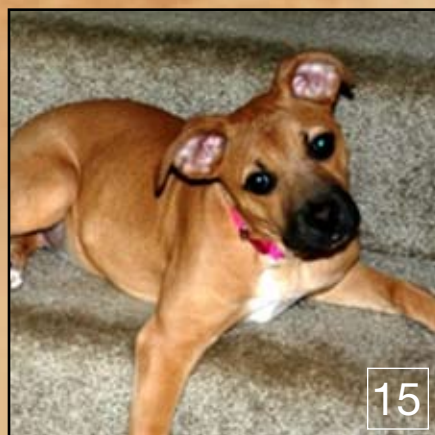

ALL OF THESE DOGS ARE MIXED BREED DOGS

CAN YOU GUESS THE MIX OF BREEDS?

EACH OF THESE DOGS WAS GIVEN A BLOOD-BASED DNA TEST* TO DETERMINE MIX OF BREEDS
ONLY THREE OF THESE DOGS ARE "PIT BULL" MIXES

*Tested with Mars Wisdom Panel™ MX by their owners: www.wisdompanel.com
Significant 50% or more, Some 25%-49%, Distant 12.5%-24%

1. significant Boxer with some Bulldog 2. distant traces of Smooth Fox Terrier 3. significant Chihuahua with some Cocker Spaniel 4. some Rottweiler and Boston Terrier 5. some German Shepherd Dog and distant traces of Affenpinscher 6. some Chinese Shar-Pei and distant traces of Rottweiler 7. some American Staffordshire Terrier and Australian Cattle Dog 8. distant traces of Basset Hound, Dalmatian and Pug 9. significant American Staffordshire Terrier and distant traces of Boxer 10. some German Shepherd Dog and distant traces of Basset Hound, Norwegian Elkhound and Samoyed 11. distant traces of Basset Hound, Dalmatian, Glen of Imaal Terrier, Staffordshire Bull Terrier and Wire Fox Terrier 12. some Rottweiler and distant traces of Clumber Spaniel, German Wirehaired Pointer and Newfoundland 13. some Boston Terrier and distant traces of Bulldog 14. distant traces of Borzoi, Brussels Griffon, Dachshund, English Cocker Spaniel and Samoyed 15. some Boxer and distant traces of Bernese Mountain Dog, Briard, Dalmatian and Welsh Springer Spaniel 16. distant traces of Beagle, Boxer, Bulldog, Chesapeake Bay Retriever, Dalmatian, Mastiff and Whippet