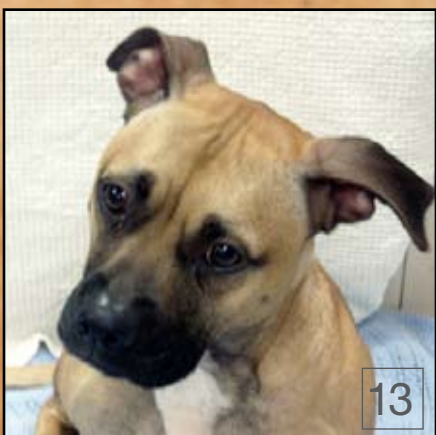

ALL OF THESE DOGS ARE MIXED BREED DOGS

CAN YOU GUESS THE MIX OF BREEDS?

EACH OF THESE DOGS WAS GIVEN A BLOOD-BASED DNA TEST* TO DETERMINE MIX OF BREEDS
ONLY THREE OF THESE DOGS ARE "PIT BULL" MIXES

*Tested with Mars Wisdom Panel™ MX by their owners: www.wisdompanel.com
Significant 50% or more, Some 25%-49%, Distant 12.5%-24%

1. significant Boxer with some Bulldog 2. distant traces of Smooth Fox Terrier 3. significant Chihuahua with some Cocker Spaniel 4. some Rottweiler and Boston Terrier 5. some German Shepherd Dog and distant traces of Affenpinscher 6. some Chinese Shar-Pei and distant traces of Rottweiler 7. some American Staffordshire Terrier and Australian Cattle Dog 8. distant traces of Basset Hound, Dalmatian and Pug 9. significant American Staffordshire Terrier and distant traces of Boxer 10. some German Shepherd Dog and distant traces of Basset Hound, Norwegian Elkhound and Samoyed 11. distant traces of Basset Hound, Dalmatian, Glen of Imaal Terrier, Staffordshire Bull Terrier and Wire Fox Terrier 12. some Rottweiler and distant traces of Clumber Spaniel, German Wirehaired Pointer and Newfoundland 13. some Boston Terrier and distant traces of Bulldog 14. distant traces of Borzoi, Brussels Griffon, Dachshund, English Cocker Spaniel and Samoyed 15. some Boxer and distant traces of Bernese Mountain Dog, Briard, Dalmatian and Welsh Springer Spaniel 16. distant traces of Beagle, Boxer, Bulldog, Chesapeake Bay Retriever, Dalmatian, Mastiff and Whippet