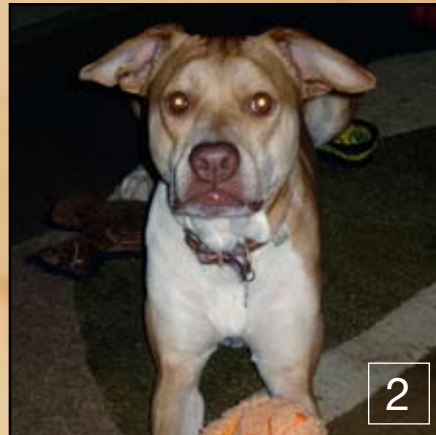

ALL OF THESE DOGS ARE MIXED BREED DOGS

CAN YOU GUESS THE MIX OF BREEDS?

EACH OF THESE DOGS WAS GIVEN A BLOOD-BASED DNA TEST* TO DETERMINE MIX OF BREEDS
ONLY THREE OF THESE DOGS ARE "PIT BULL" MIXES

*Tested with Mars Wisdom Panel™ MX by their owners: www.wisdompanel.com
Significant 50% or more, Some 25%-49%, Distant 12.5%-24%

1. significant Boxer with some Bulldog 2. distant traces of Smooth Fox Terrier 3. significant Chihuahua with some Cocker Spaniel 4. some Rottweiler and Boston Terrier 5. some German Shepherd Dog and distant traces of Affenpinscher 6. some Chinese Shar-Pei and distant traces of Rottweiler 7. some American Staffordshire Terrier and Australian Cattle Dog 8. distant traces of Basset Hound, Dalmatian and Pug 9. significant American Staffordshire Terrier and distant traces of Boxer 10. some German Shepherd Dog and distant traces of Basset Hound, Norwegian Elkhound and Samoyed 11. distant traces of Basset Hound, Dalmatian, Glen of Imaal Terrier, Staffordshire Bull Terrier and Wire Fox Terrier 12. some Rottweiler and distant traces of Clumber Spaniel, German Wirehaired Pointer and Newfoundland 13. some Boston Terrier and distant traces of Bulldog 14. distant traces of Borzoi, Brussels Griffon, Dachshund, English Cocker Spaniel and Samoyed 15. some Boxer and distant traces of Bernese Mountain Dog, Briard, Dalmatian and Welsh Springer Spaniel 16. distant traces of Beagle, Boxer, Bulldog, Chesapeake Bay Retriever, Dalmatian, Mastiff and Whippet