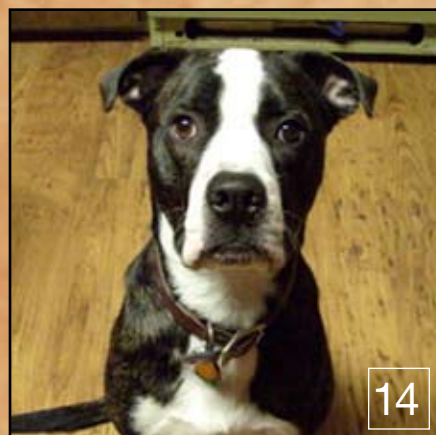

ALL OF THESE DOGS ARE MIXED BREED DOGS

CAN YOU GUESS THE MIX OF BREEDS?

EACH OF THESE DOGS WAS GIVEN A BLOOD-BASED DNA TEST* TO DETERMINE MIX OF BREEDS
ONLY THREE OF THESE DOGS ARE "PIT BULL" MIXES

*Tested with Mars Wisdom Panel™ MX by their owners: www.wisdompanel.com
Significant 50% or more, Some 25%-49%, Distant 12.5%-24%

1. significant Boxer with some Bulldog 2. distant traces of Smooth Fox Terrier 3. significant Chihuahua with some Cocker Spaniel 4. some Rottweiler and Boston Terrier 5. some German Shepherd Dog and distant traces of Affenpinscher 6. some Chinese Shar-Pei and distant traces of Rottweiler 7. some American Staffordshire Terrier and Australian Cattle Dog 8. distant traces of Basset Hound, Dalmatian and Pug 9. significant American Staffordshire Terrier and distant traces of Boxer 10. some German Shepherd Dog and distant traces of Basset Hound, Norwegian Elkhound and Samoyed 11. distant traces of Basset Hound, Dalmatian, Glen of Imaal Terrier, Staffordshire Bull Terrier and Wire Fox Terrier 12. some Rottweiler and distant traces of Clumber Spaniel, German Wirehaired Pointer and Newfoundland 13. some Boston Terrier and distant traces of Bulldog 14. distant traces of Borzoi, Brussels Griffon, Dachshund, English Cocker Spaniel and Samoyed 15. some Boxer and distant traces of Bernese Mountain Dog, Briard, Dalmatian and Welsh Springer Spaniel 16. distant traces of Beagle, Boxer, Bulldog, Chesapeake Bay Retriever, Dalmatian, Mastiff and Whippet